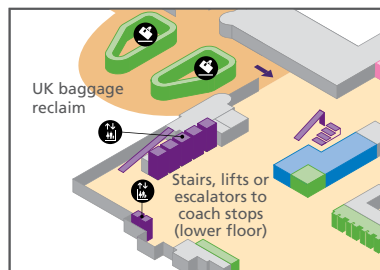

Boingo Wi-Fi is present throughout the terminal

Terminal 1

Onward travel – Arrivals (ground floor)

Terminal 1 plan

L1 Check-in and UK and Ireland arrivals

L1 International departure lounge

G Arrivals

Directions from UK, Ireland and Channel Islands arrivals (upper floor)

Bus and coach stop allocation

Business parking Terminals 1 and 3, Long stay parking Terminals 1 and 3, Hotel by bus, Help Bus	1	1a	Group Travel – pick-up Crew coaches	4	5
Car Rental (on airport): Avis Budget, Europcar/National/Alamo, Enterprise, Hertz	2		Car Rental (off airport): Dollar Thrifty, Sixt	5	
Hotel Hoppa	3		Off airport Parking companies: NCP Flight Path, Purple Parking, Purple Parking Business, Reeds	5	
			Taxi Rank (2nd lane)		