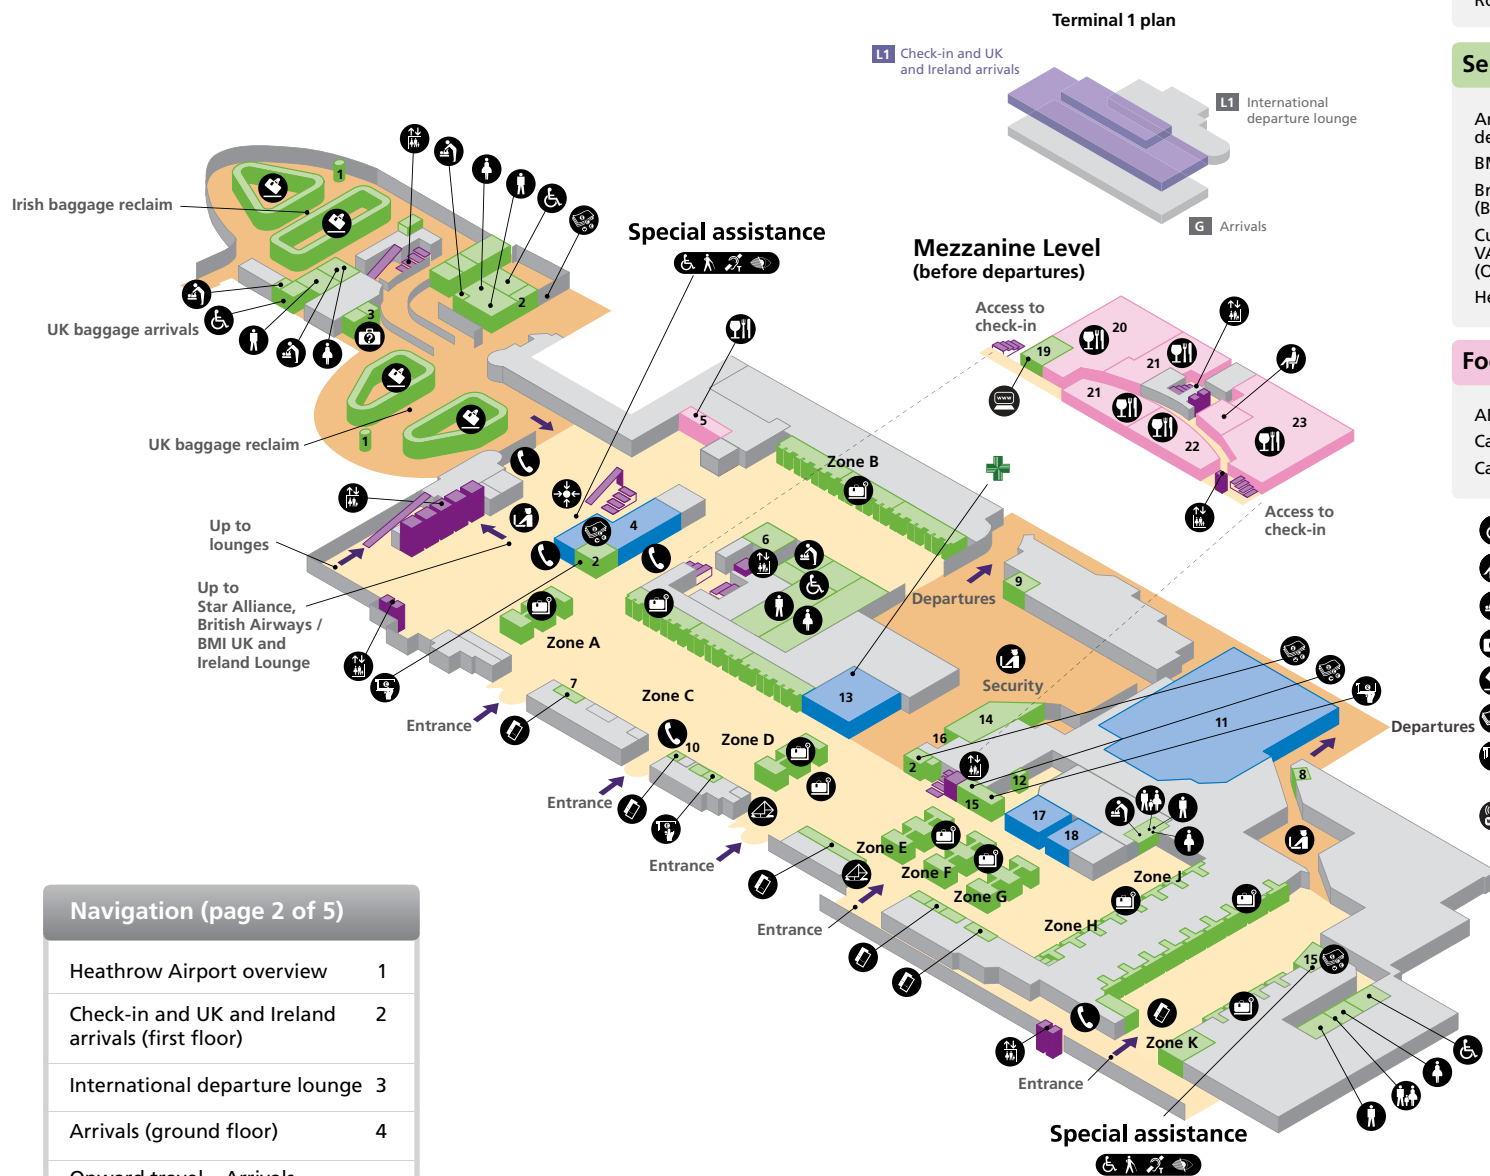

Heathrow Airport

Overview

Navigation (page 1 of 5)

Heathrow Airport overview	1
Check-in and UK and Ireland arrivals (first floor)	2
International departure lounge	3
Arrivals (ground floor)	4
Onward travel – Arrivals (ground floor)	5

Terminal 1

Check-in and UK and Ireland arrivals (first floor)

Shopping

Boots +	13	WHSmith	4	17
Rolling Luggage	18	World Duty Free		11

Services

American Express bureau de change	2	Internet facility (Mezzanine level)	19
BMI customer services	6	Iris sign up office	9
British Midland International (BMI) Luggage Services	3	Outsize baggage	16
Customs for VAT refunds (Operated by Travelex)	8 12 14	Travelex bureau de change	15
Help point	1	United Airlines	7
		US Airways	10

Food and drink

AMT Coffee	5	Costa Coffee (Mezzanine level)	22
Café Rouge (Mezzanine level)	20	Skylark – Wetherspoon Bar and Restaurant (Mezzanine level)	23
Caffè Italia (Mezzanine level)	21		

- Accessible toilet
- Airline lounge
- Baby changing facilities
- Baggage enquiries
- Baggage reclaim
- Bureau de change
- Cash machines
- Boingo Wi-Fi is present throughout the terminal
- Check-in
- Family toilets
- Internet facility
- Lift and stair access to other floors
- Meeting point
- Postbox
- Restaurant/Café/Pub
- Security
- Telephone
- Ticket sales
- Toilet men
- Toilet women
- Public areas
- Passenger areas
- Pharmacy

Gates 74-90, Wetherspoon Bar and Restaurant, WHSmith and Aer Lingus Lounge

Navigation (page 3 of 5)

Heathrow Airport overview	1
Check-in and UK and Ireland arrivals (first floor)	2
International departure lounge	3
Arrivals (ground floor)	4
Onward travel – Arrivals (ground floor)	5