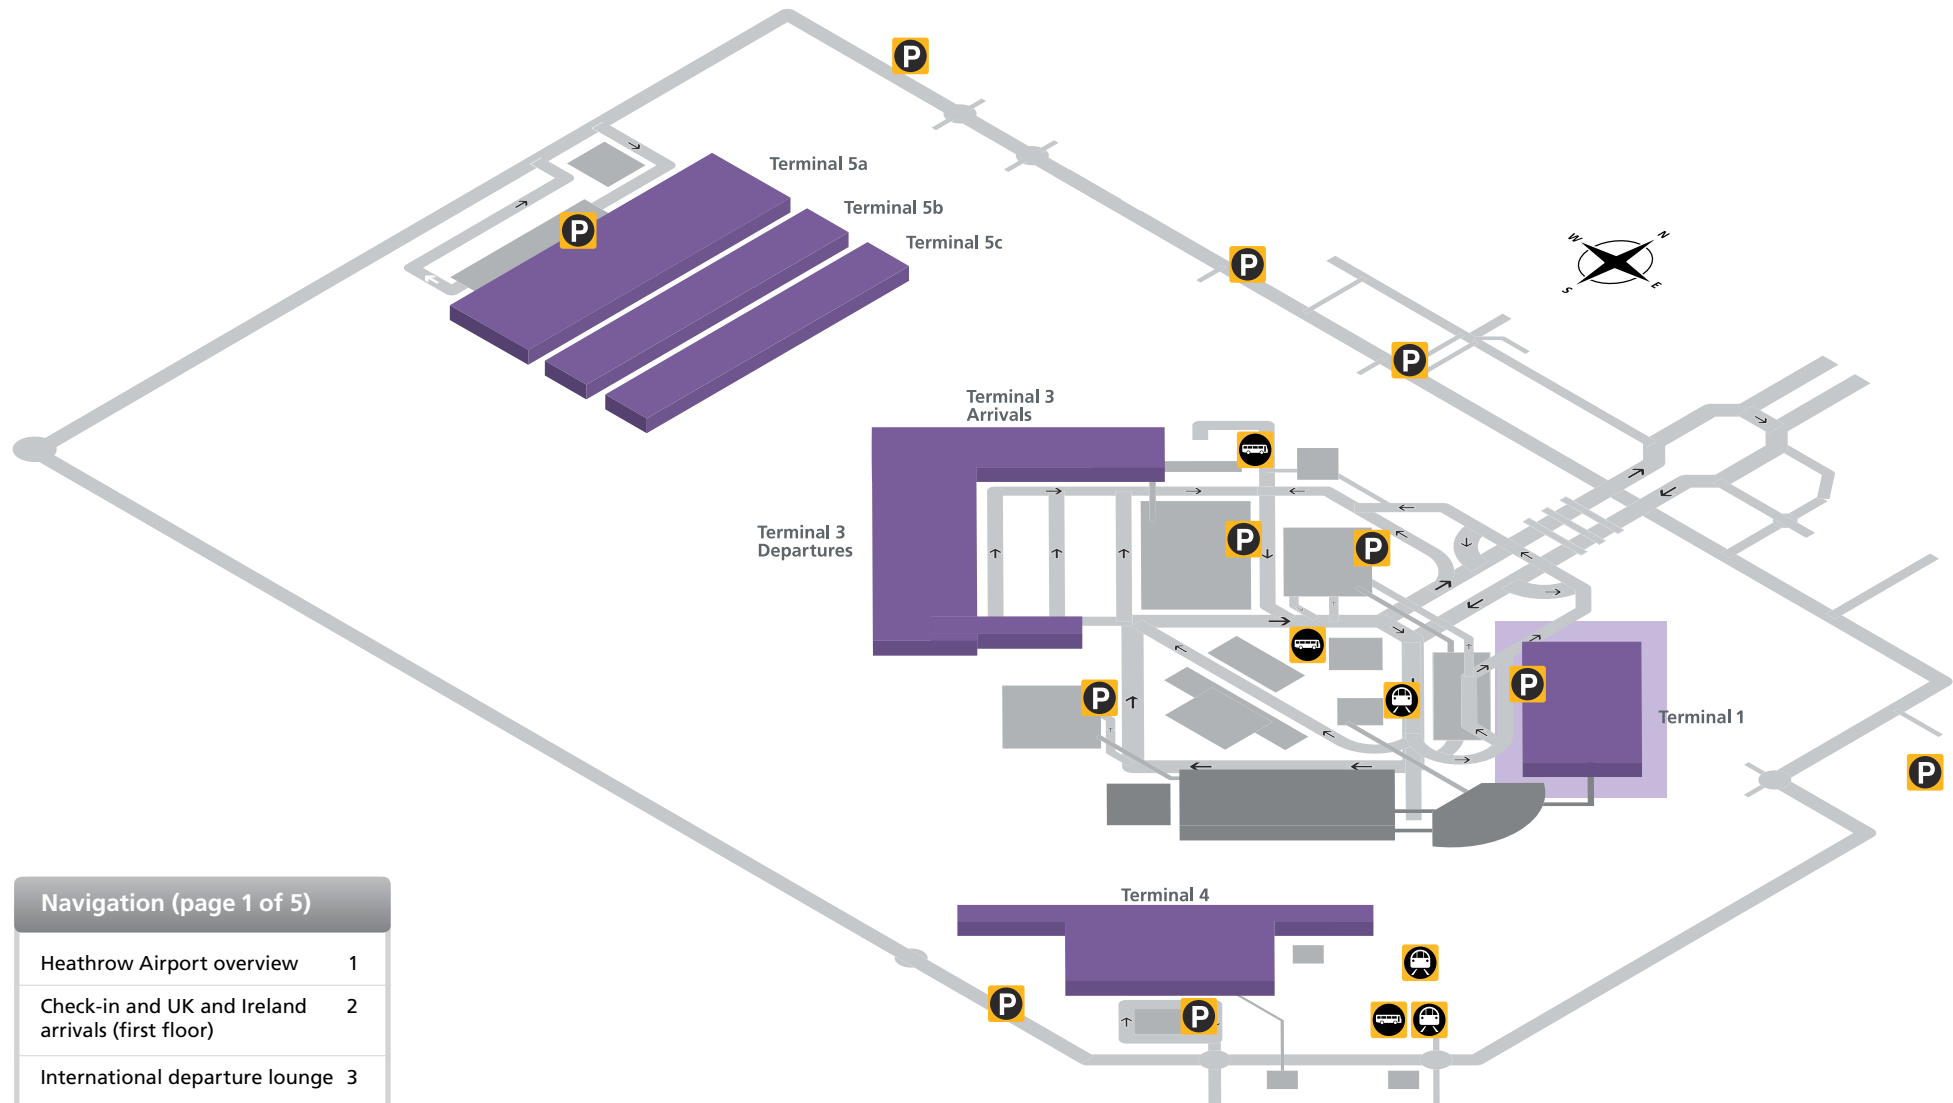

Heathrow Airport

Overview

Navigation (page 1 of 5)

Heathrow Airport overview	1
Check-in and UK and Ireland arrivals (first floor)	2
International departure lounge	3
Arrivals (ground floor)	4
Onward travel – Arrivals (ground floor)	5

Terminal 1

Check-in and UK and Ireland arrivals (first floor)

Shopping

Boots +	13	WHSmith	4	17
Rolling Luggage	18	World Duty Free		11

Services

American Express bureau de change	2	Internet facility (Mezzanine level)	19
BMI customer services	6	Iris sign up office	9
British Midland International (BMI) Luggage Services	3	Outsize baggage	16
Customs for VAT refunds (Operated by Travelex)	8 12 14	Travelex bureau de change	15
Help point	1	United Airlines	7
		US Airways	10

Food and drink

AMT Coffee	5	Costa Coffee (Mezzanine level)	22
Café Rouge (Mezzanine level)	20	Skylark – Wetherspoon Bar and Restaurant (Mezzanine level)	23
Caffè Italia (Mezzanine level)	21		

- Accessible toilet
- Airline lounge
- Baby changing facilities
- Baggage enquiries
- Baggage reclaim
- Bureau de change
- Cash machines
- Boingo Wi-Fi is present throughout the terminal
- Check-in
- Family toilets
- Internet facility
- Lift and stair access to other floors
- Meeting point
- Postbox
- Restaurant/Café/Pub
- Security
- Telephone
- Ticket sales
- Toilet men
- Toilet women
- Public areas
- Passenger areas
- Pharmacy

Gates 74-90, Wetherspoon Bar and Restaurant, WHSmith and Aer Lingus Lounge

Navigation (page 3 of 5)

Heathrow Airport overview	1
Check-in and UK and Ireland arrivals (first floor)	2
International departure lounge	3
Arrivals (ground floor)	4
Onward travel – Arrivals (ground floor)	5