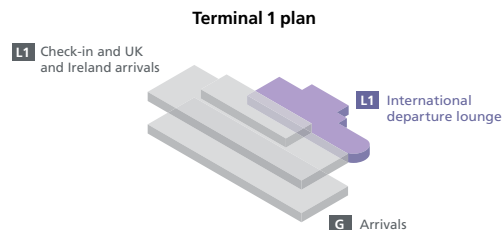

Navigation (page 2 of 5)

Heathrow Airport overview	1
Check-in and UK and Ireland arrivals (first floor)	2
International departure lounge	3
Arrivals (ground floor)	4
Onward travel – Arrivals (ground floor)	5

Terminal 1

International departure lounge

Gates 2-8, Costa Coffee (except Gate 2), WHSmith and British Midland International Lounge (Gate 5 - Changing to British Airways lounges from 28 October) and British Midland Domestic Lounge (Gate 8 - Changing to British Airways lounges from 28 October)

Gates 74-90, Wetherspoon Bar and Restaurant, WHSmith and Aer Lingus Lounge

Navigation (page 3 of 5)

Heathrow Airport overview	1
Check-in and UK and Ireland arrivals (first floor)	2
International departure lounge	3
Arrivals (ground floor)	4
Onward travel – Arrivals (ground floor)	5