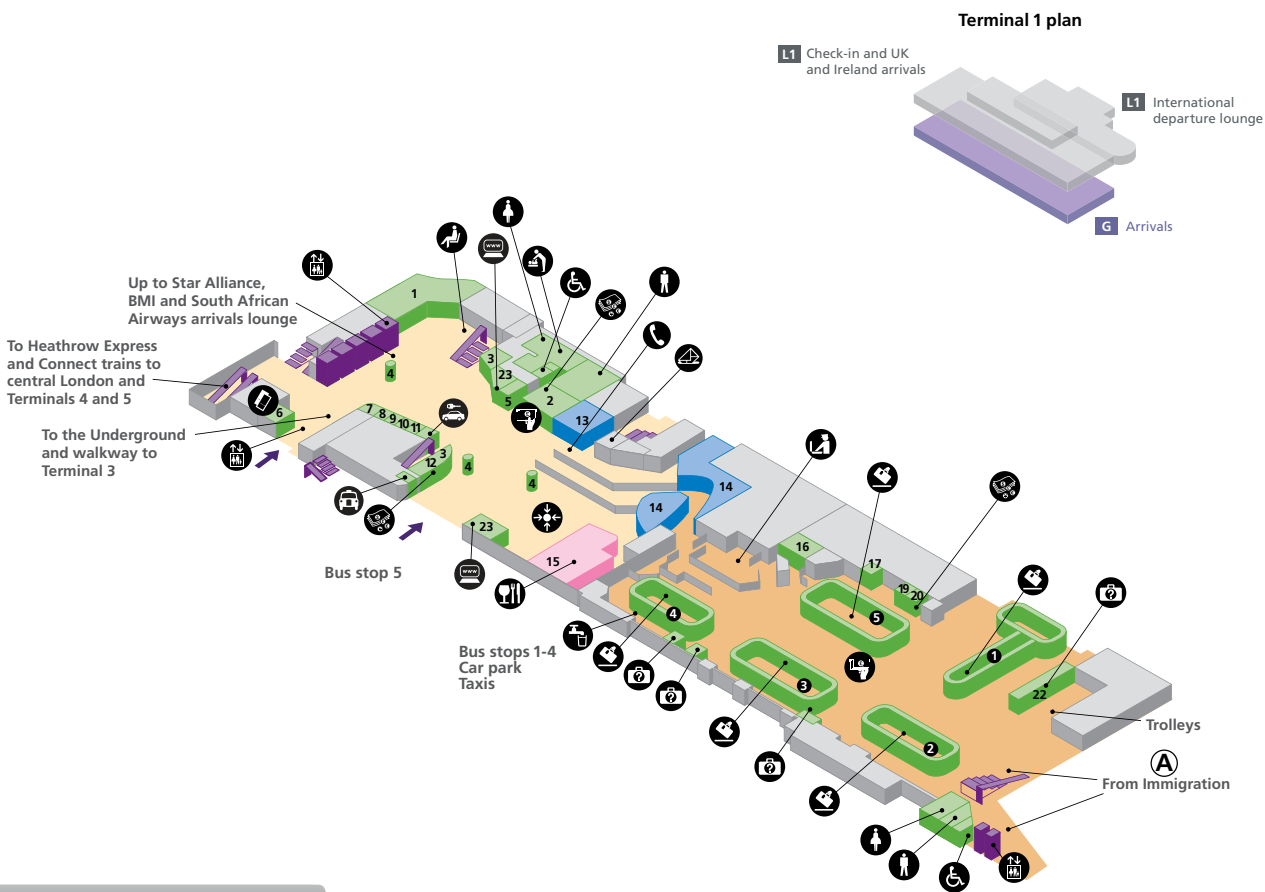

Gates 74-90, Wetherspoon Bar and Restaurant, WHSmith and Aer Lingus Lounge

Navigation (page 3 of 5)

Heathrow Airport overview	1
Check-in and UK and Ireland arrivals (first floor)	2
International departure lounge	3
Arrivals (ground floor)	4
Onward travel – Arrivals (ground floor)	5

Services

American Express bureau de change	46	Servisair CIP lounge (via stairs)	60
American Express bureau de change and cash machines	41	Spit 'n' Polish	49
Customs for VAT refunds (Operated by Travelex)	29	Shoeshine Company	
Internet facility	18 20 42	Star Alliance desks	50
Iris sign up office	28	Star Alliance CIP lounge	53
		Travelex bureau de change, cash machines and VAT refunds (Operated by Travelex)	5

- Accessible toilet
- Baby changing facilities
- Bureau de change
- Cash machines
- Drinking water
- Family toilets
- Information point
- Internet facility
- Lift
- Meeting point
- Mothers nursing
- Play area (stay & play)
- Postbox
- Restaurant/Café/Pub
- Seating
- Security
- Toilet men
- Toilet women
- Passenger areas
- Pharmacy

Terminal 1

Arrivals (ground floor)

Navigation (page 4 of 5)

Heathrow Airport overview	1
Check-in and UK and Ireland arrivals (first floor)	2
International departure lounge	3
Arrivals (ground floor)	4
Onward travel – Arrivals (ground floor)	5